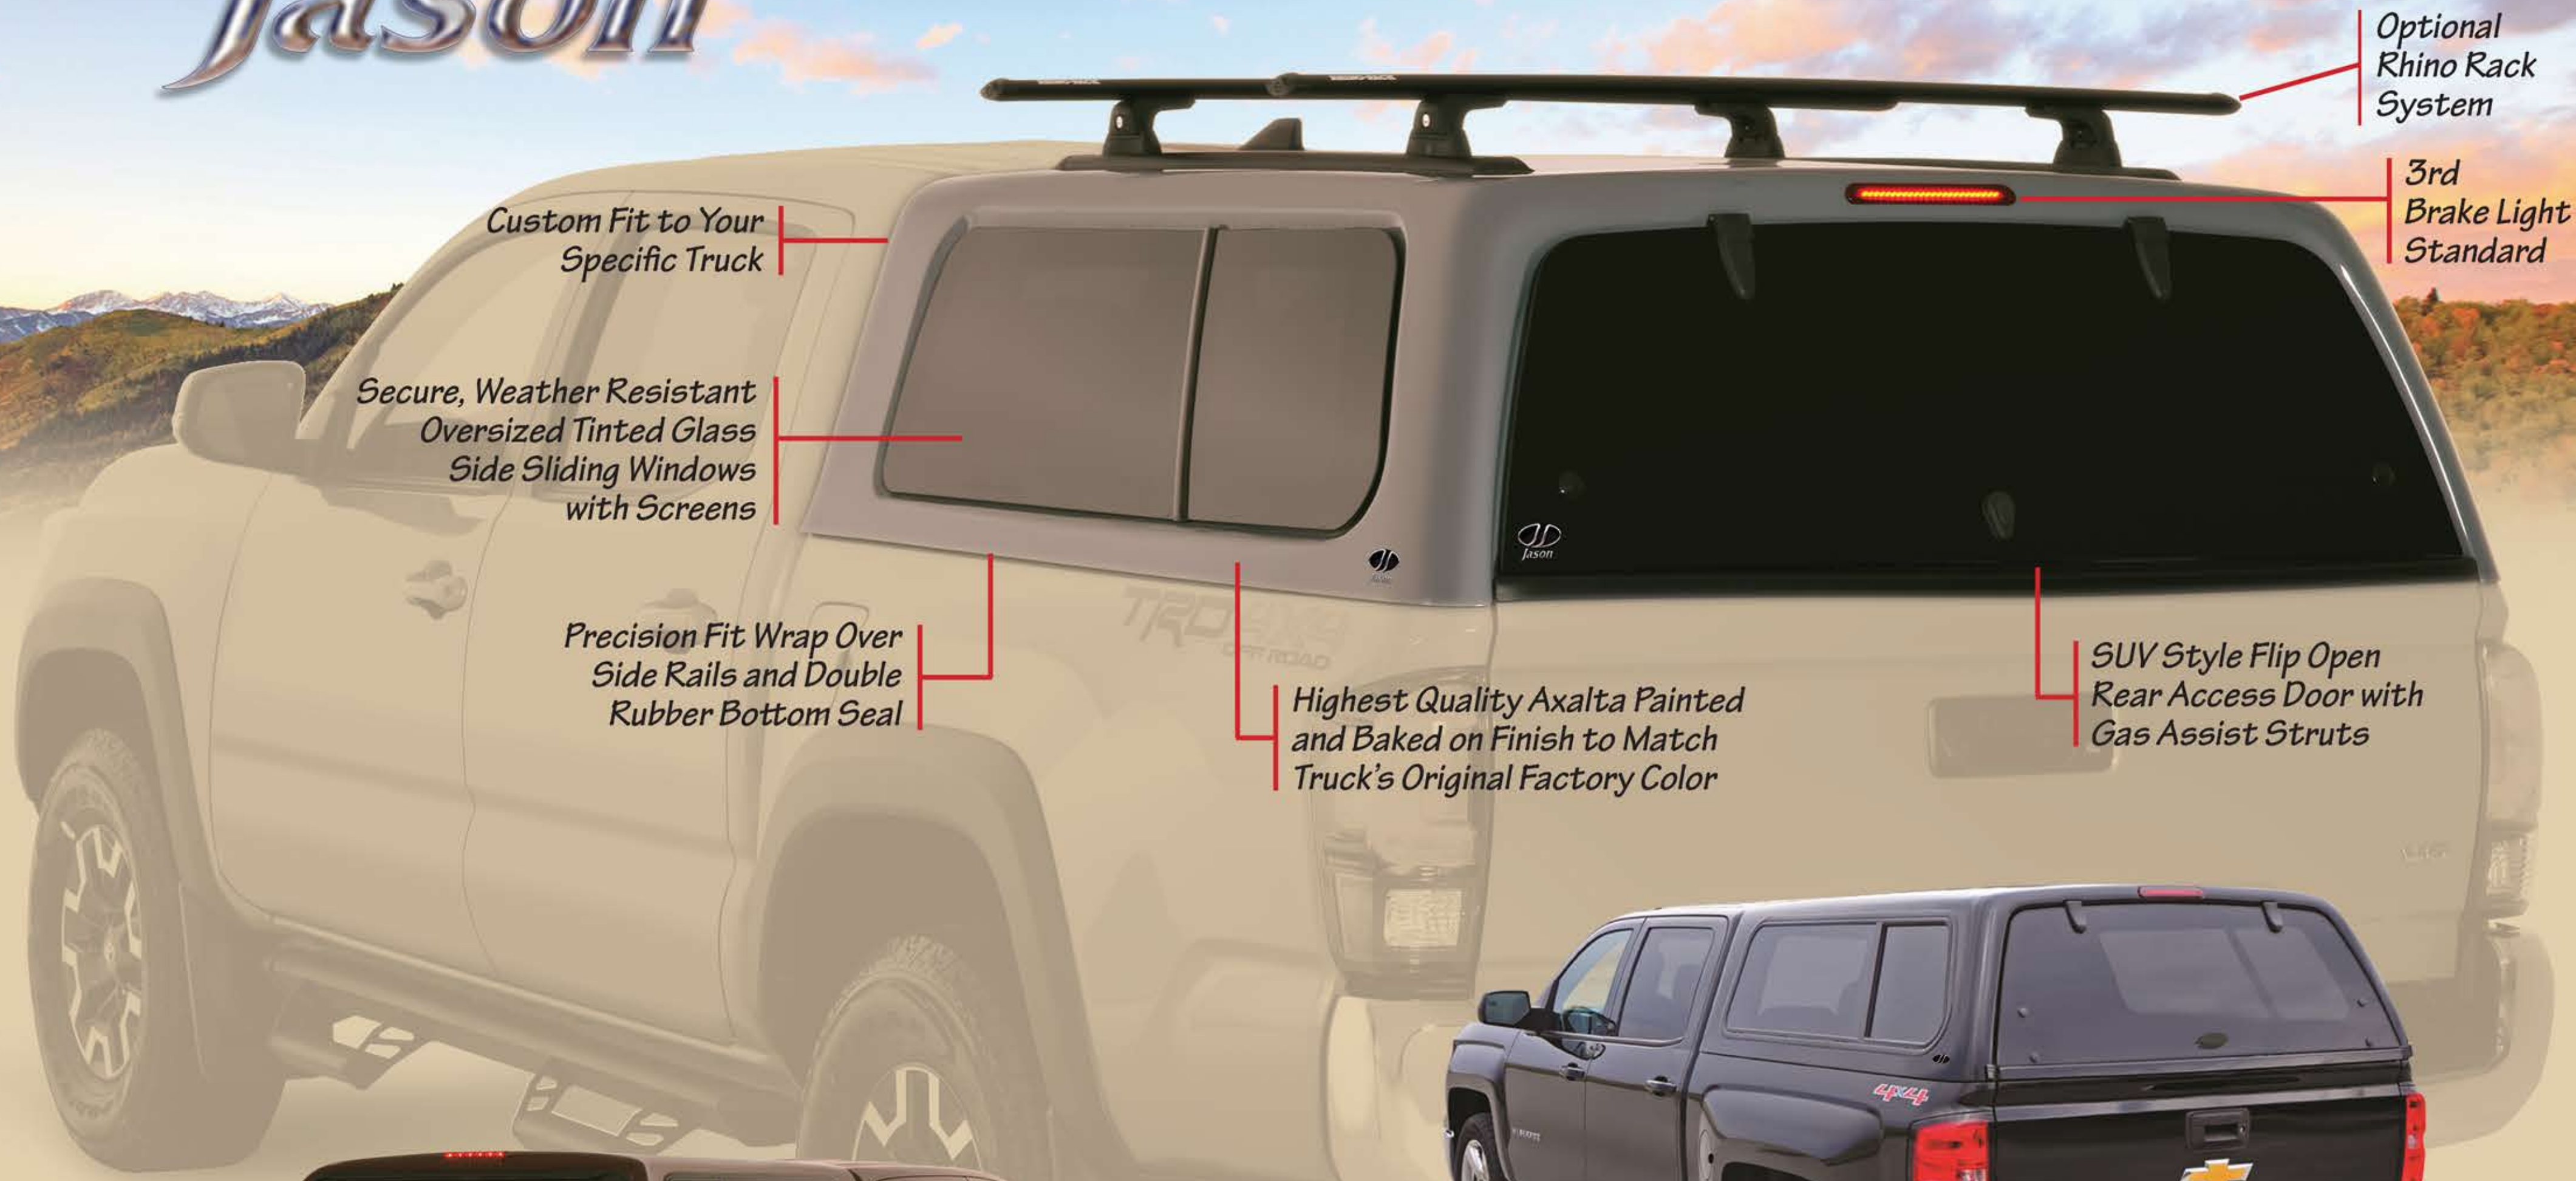

TRUCK CAPS & TONNEAU COVERS

Designed And Manufactured To Meet Your Highest Expectations

PACE/PACE PLUS

Affordable Quality, Style & Function