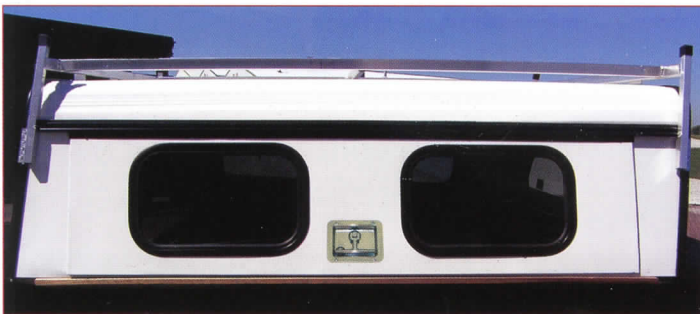

... and then SWISS lets you CUSTOMIZE to fit your needs.

You can CHOOSE from a wide variety of options to customize your HDU, to meet your specific needs.

- Door & Window Configurations
- Toolbox & Shelving Designs
- Cap Heights
- Roof Styles
- Ladder Rack Designs
- Keyless Entry
- Interior Dome Lights
- Stainless Fold-Down T Handle

Mitered Rear Window

Keyless Entry Available

Radius Rear Window

Inside Door Skin Reduces Dents From Shifting Cargo

Stainless Fold-Down T Handle

Narrow Side Door, Forward Full Front Shelf

Toolbox With Shelf, Dividers, & Drop Down Shelf

Cab-Over Rack

Radius Side Door Windows

Mesh Security Screens

Commercial Ladder Rack

... painted to your truck color code OR ... diamond plate front, sides and rear.