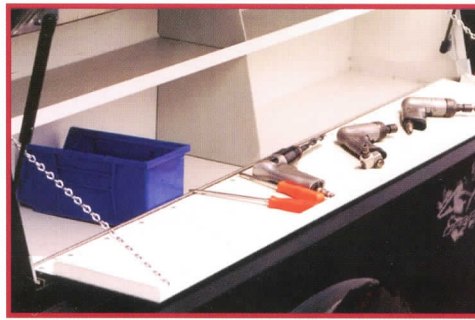

Mitered Rear Window

Keyless Entry Available

Radius Rear Window

Inside Door Skin Reduces Dents From Shifting Cargo

Stainless Fold-Down T Handle

Narrow Side Door, Forward Full Front Shelf

Toolbox With Shelf, Dividers, & Drop Down Shelf